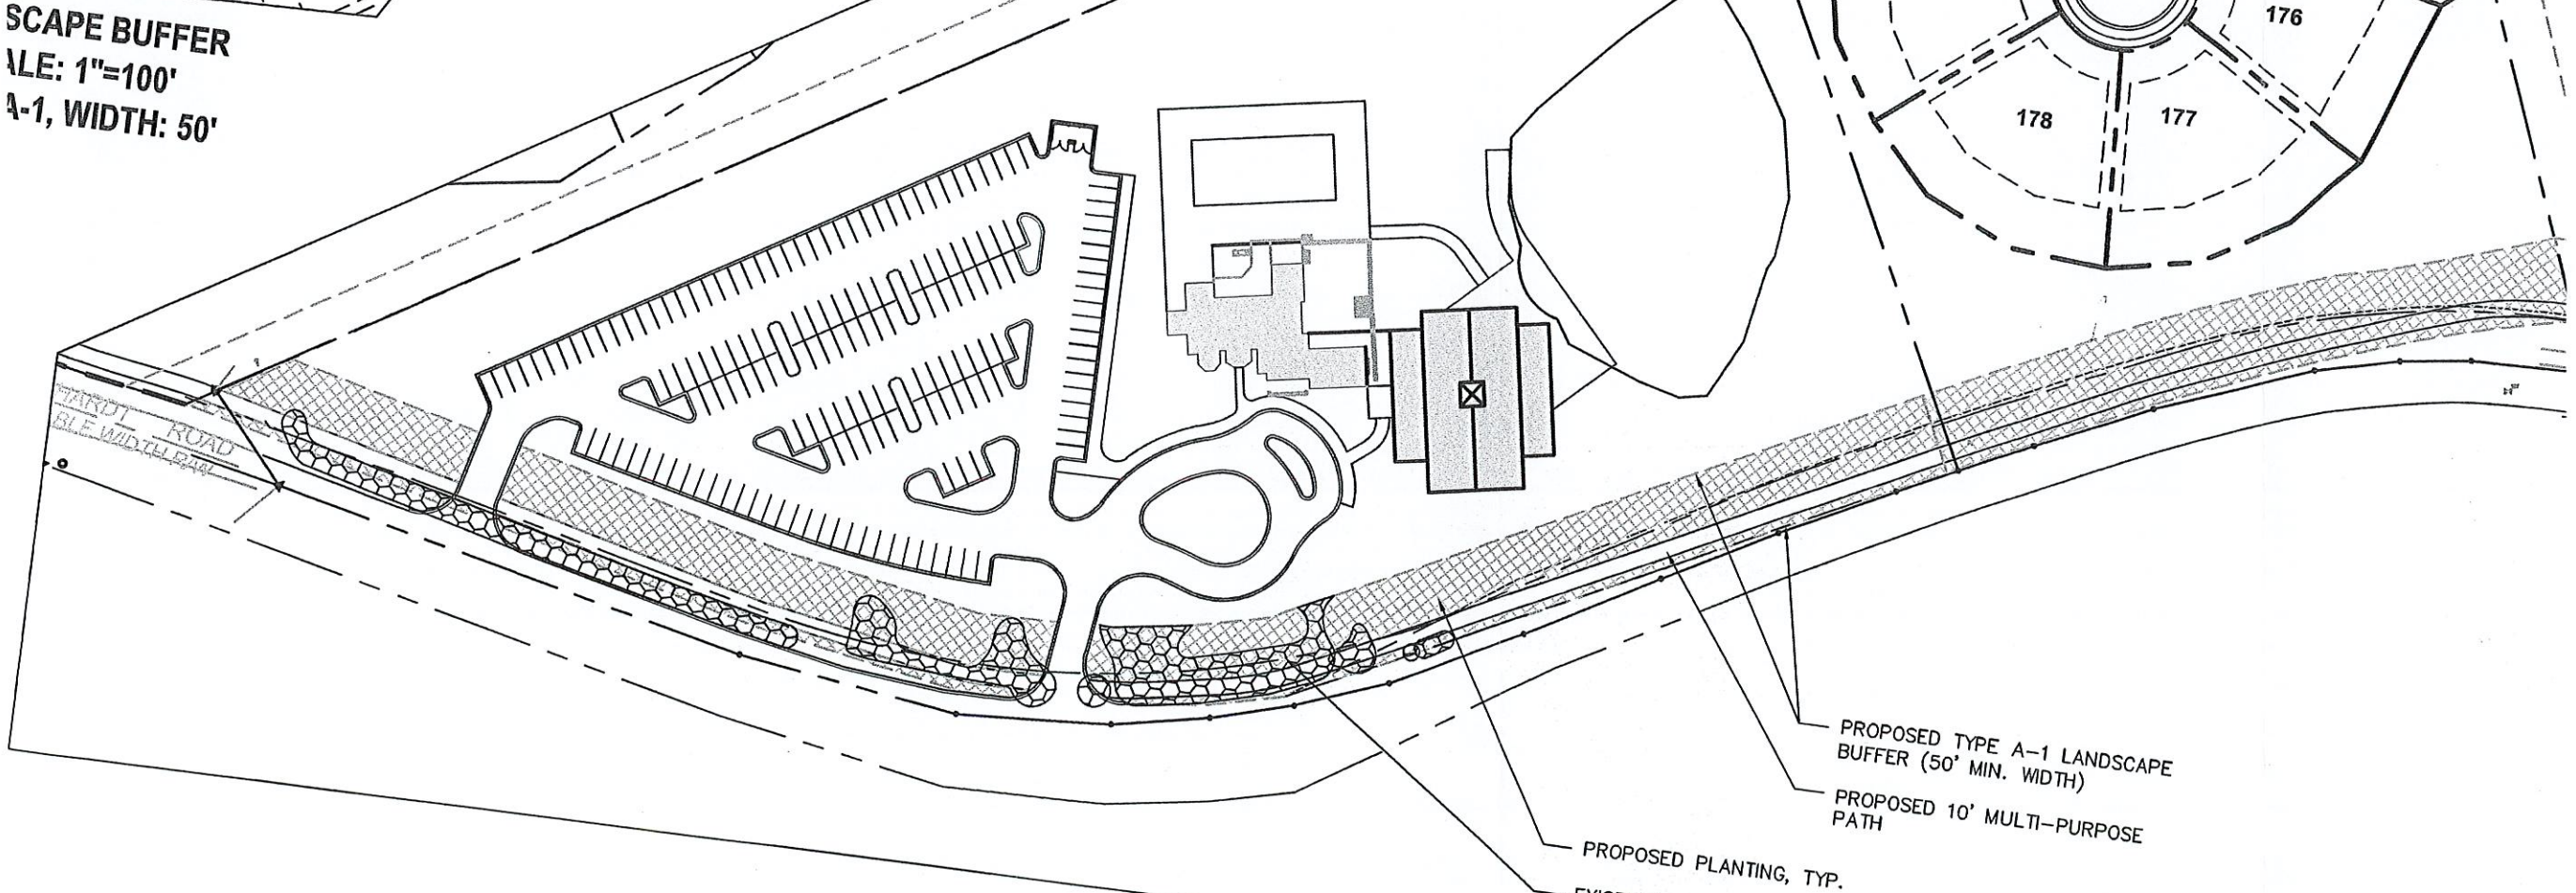

PROPOSED PLANTING, TYP.
 PROPOSED TYPE A-1 LANDSCAPE
 BUFFER (50' MIN. WIDTH)
 PROPOSED 10' MULTI-PURPOSE
 PATH

SCAPE BUFFER
 SCALE: 1"=100'
 TYPE: A-1, WIDTH: 50'

AMENITY LANDSCAPE BUFFER
 SCALE: 1"=100'
 TYPE: A-1, WIDTH: 50'